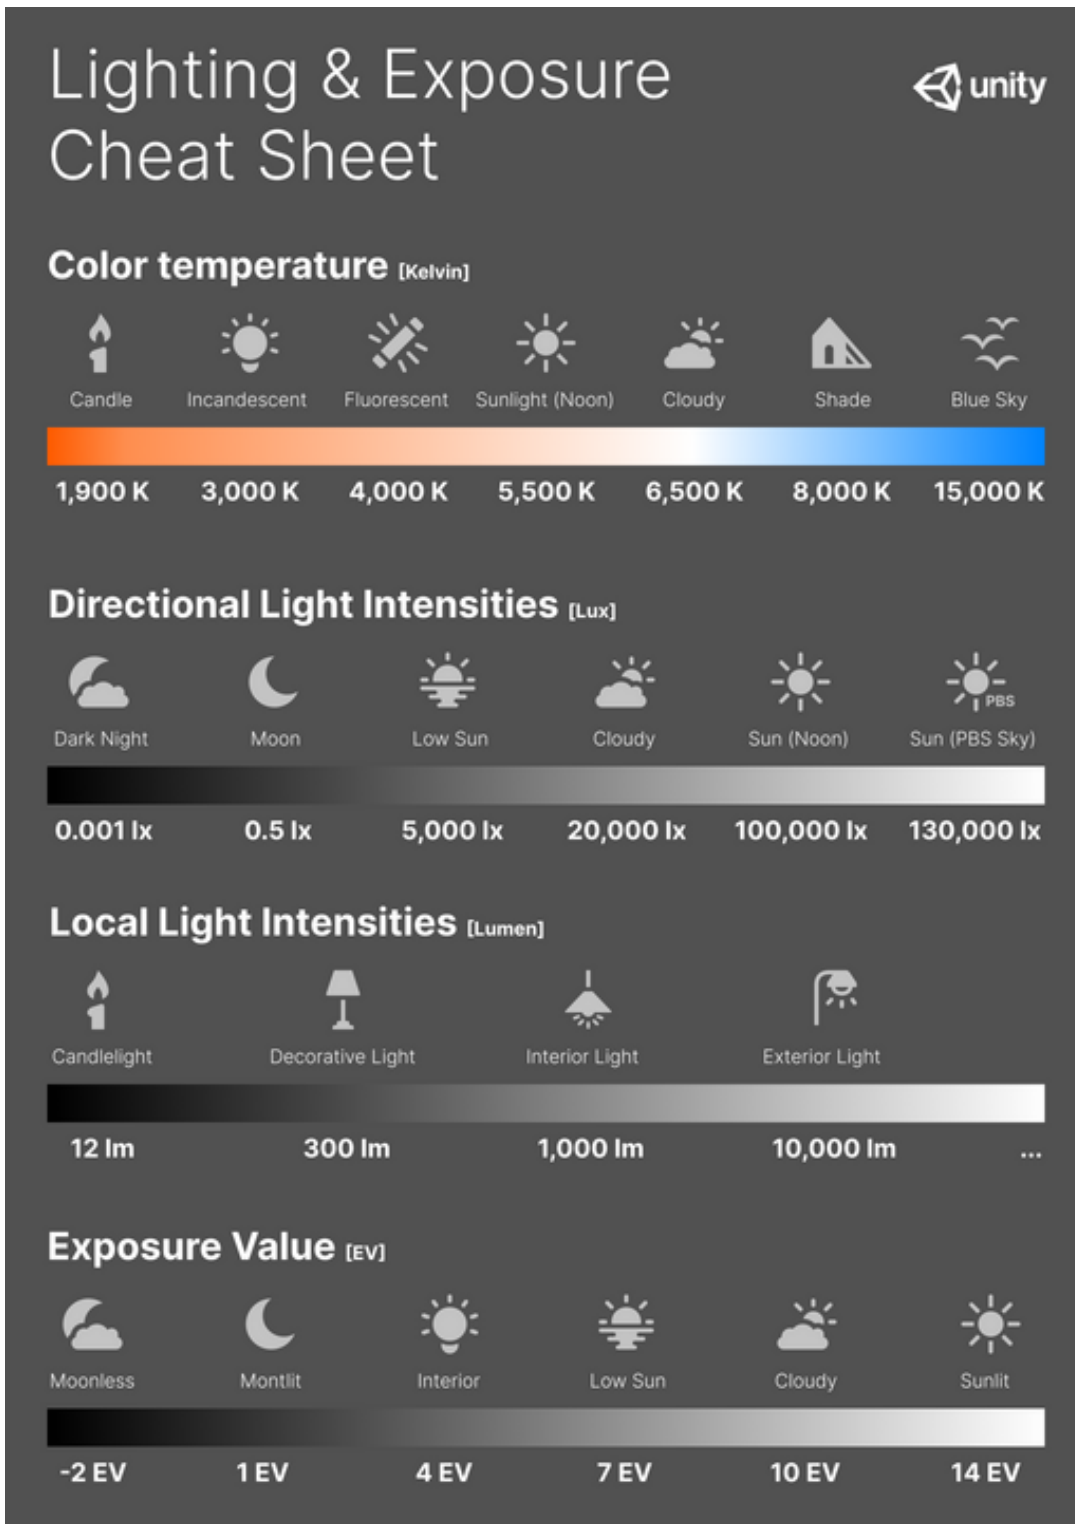

Lighting & Exposure Cheat Sheet

Revision #2

Created 2023-11-07 15:22:00 UTC by BaggoNotes

Updated 2024-07-12 13:22:22 UTC