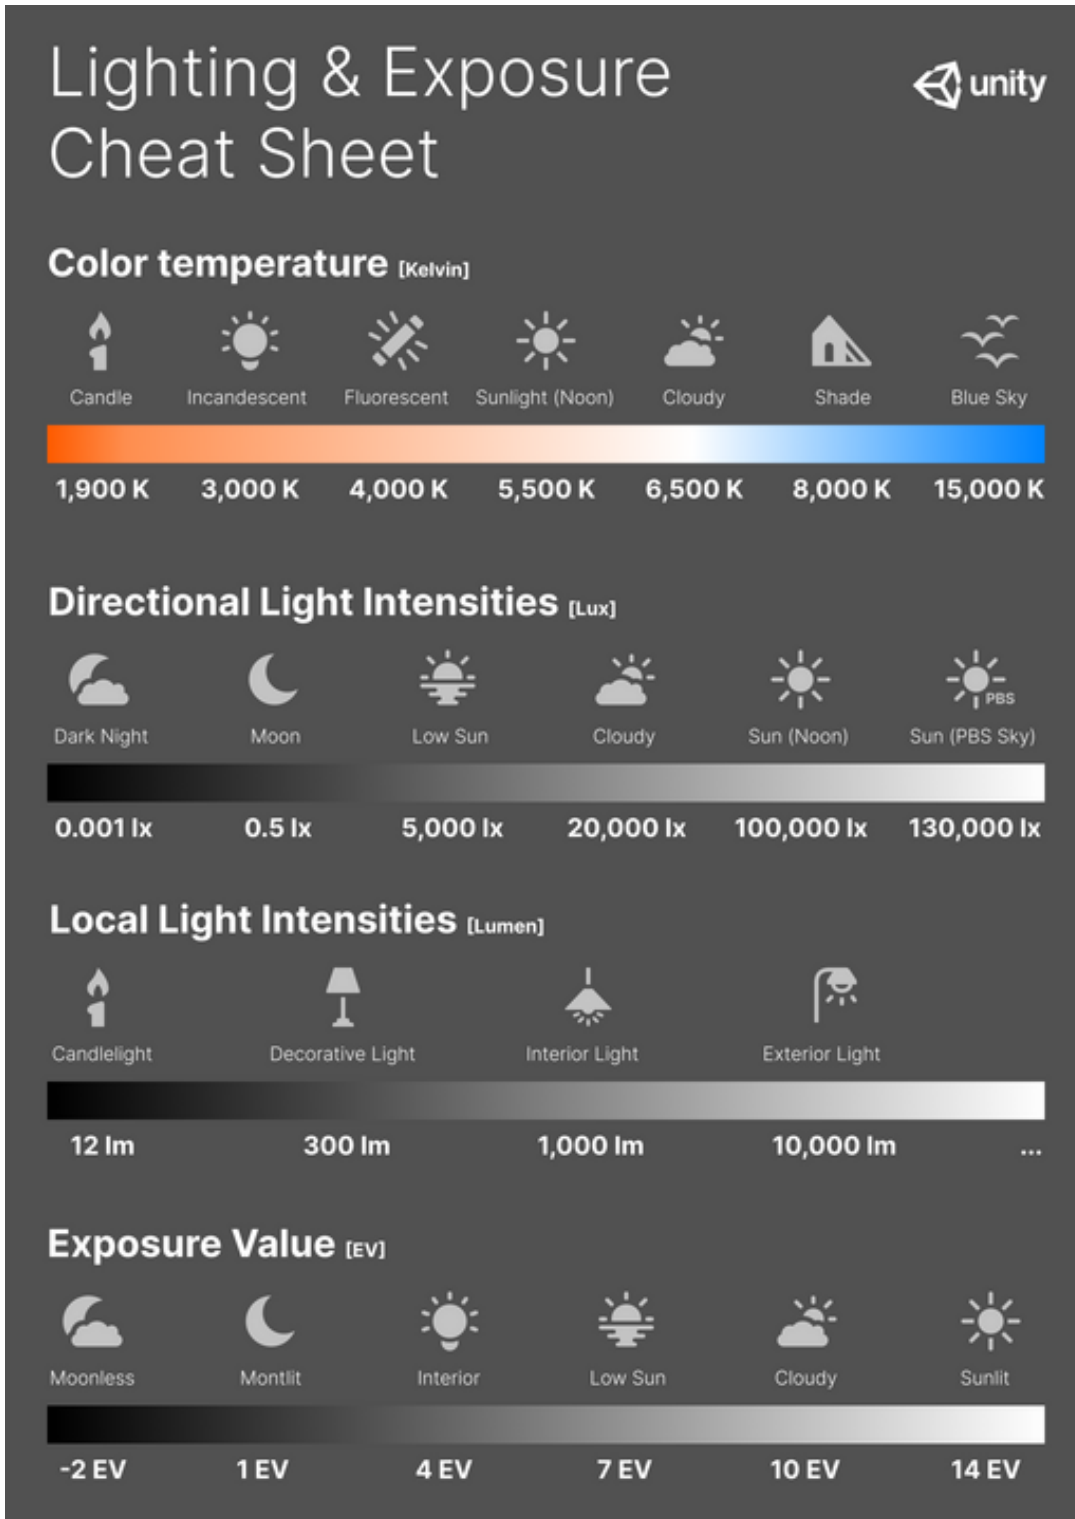

# Lighting & Exposure Cheat Sheet

Revision #2

Created 2023-11-07 15:22:00 UTC by BaggoNotes

Updated 2024-07-12 13:22:22 UTC